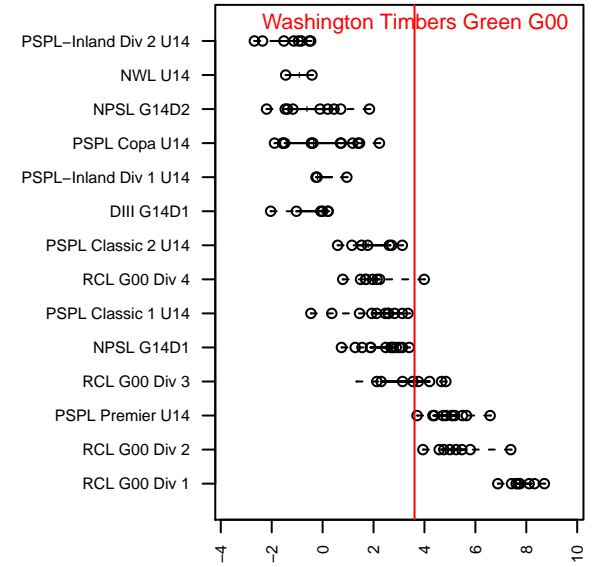

Washington Timbers Green G00

Washington Timbers
 Vancouver, WA
 G00 total strength=1223
 attack=4.13 defense=4.55
 fall league = PTT-B G00 Championship
 spr league = Spr OYS G00 Div 1

alt names used:
 WTFC G00 Green
 WA Timbers FC G00 Green
 WA Timbers G00 Green
 WA Timbers G00 Green
 WA Timbers G00 Green

Venues played:
 2014 Clash At the Border Gold/Silver U14
 2014 Mt Hood Challenge U14
 2014 PTT-B G00 Championship
 2014 OYS Presidents Cup G00
 2014 Spr OYS G00 Division 1

Washington Timbers Green G00
 Dots are actual minus expected GF (blue circles) and GA (red triangles).
 Blue line is smoothed change in attack strength. Red is smoothed change in defense strength.

**attack and defense variance (black dot)
relative to other teams
and top 10 in region**

**attack and defense rating
relative to others at age
and all opponents in last 13 months**

Performance relative to 13 month average